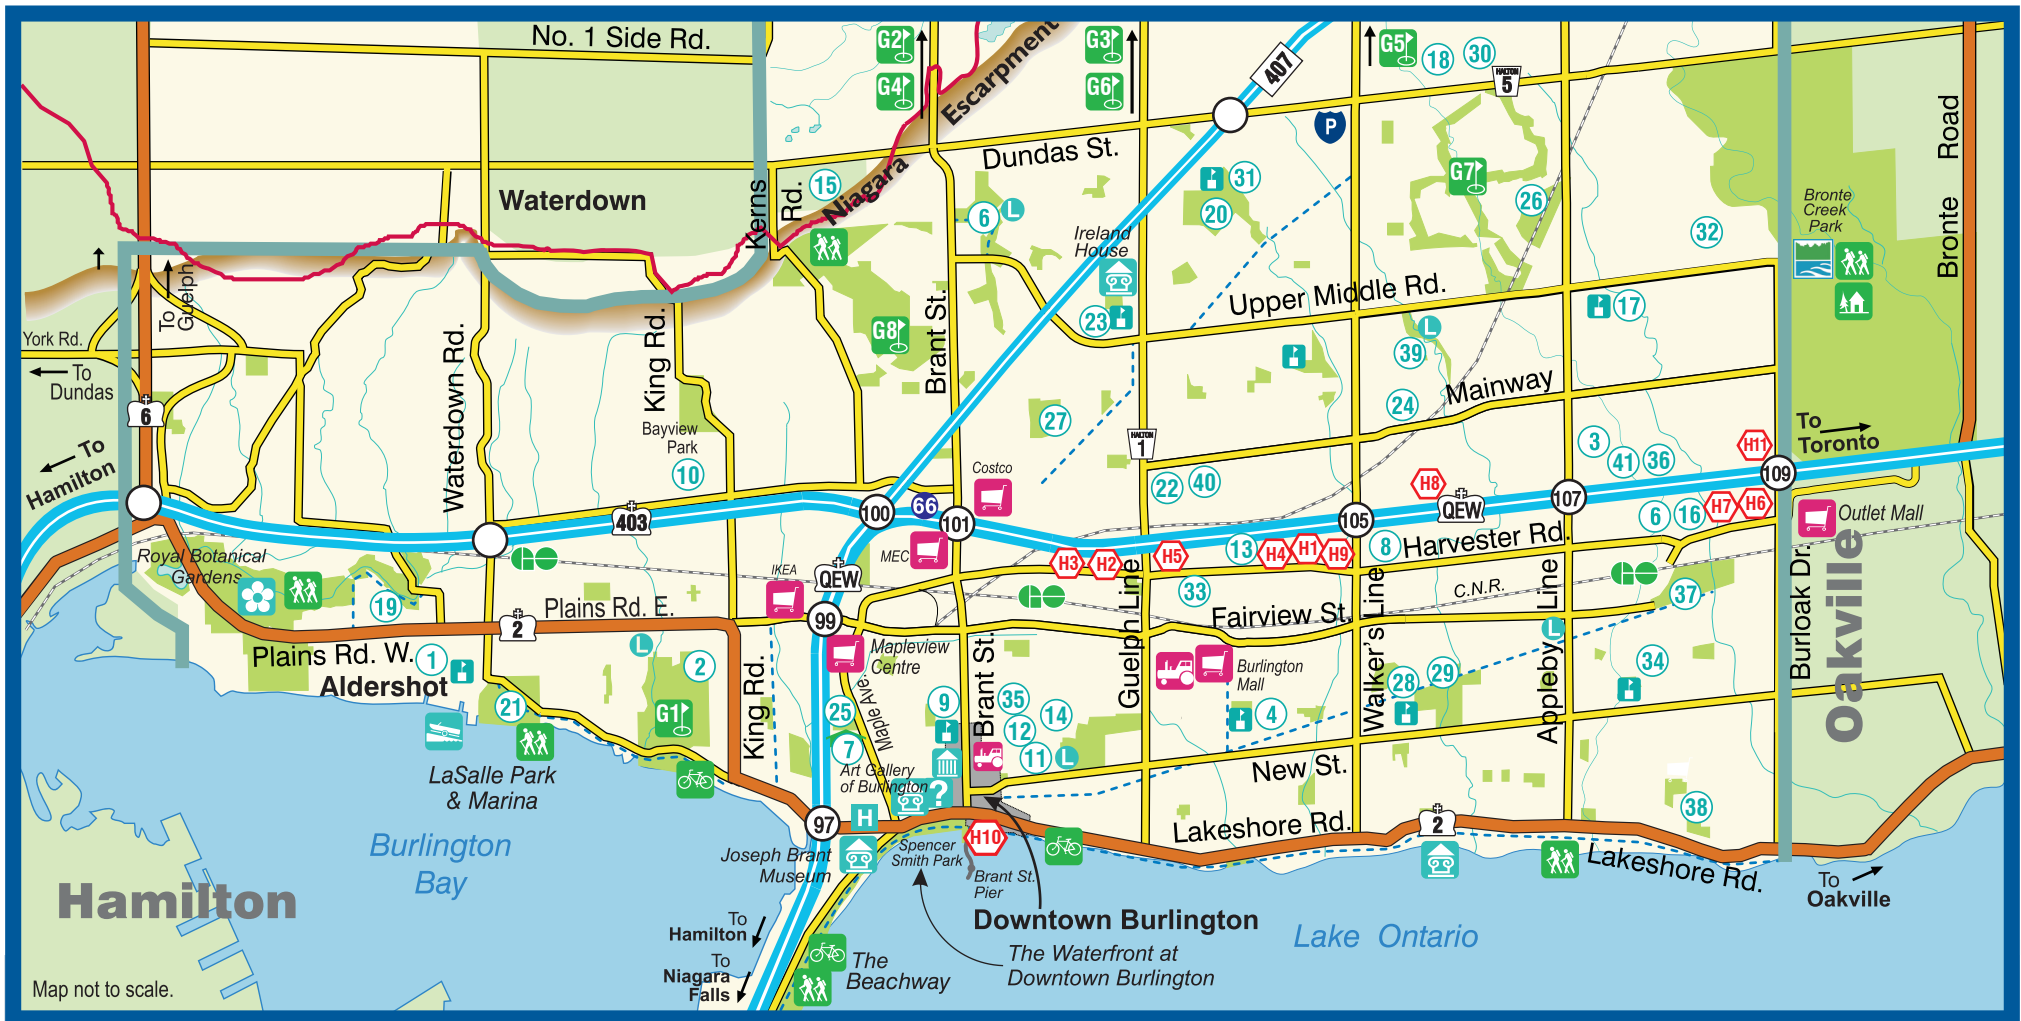

BURLINGTON PRIMARY SPORT FACILITIES

TRANSPORTATION

- Expressway
- Provincial Highway
- GO Transit Train/Bus
- Airfield

PARKS & RECREATION

- Ontario Park
- Conservation Halton
- Hiking/Nature Trails
- Golf Facilities

TOURISM ATTRACTIONS & FACILITIES

- Visitor Centre
- Botanical Gardens
- Museum/Gallery
- Public Building
- Joseph Brant Hospital

SHOPPING

- Major Shopping Centre
- Farmer's Market

- Multi-use Trail
- Nature/Activity Centre
- Boat Launch Ramp
- Niagara Escarpment
- Bruce Trail

- 33 Splitsville
830 Laurentian Drive
- 34 Robert Bateman HS
Centennial Pool
5151 New Street
- 35 Ron Edwards Family YMCA
500 Drury Lane
- 36 Rockin' Jump
5070 Benson Drive (#6)
- 37 Sherwood Forest Community Ctr
Park/Domes
5270-5290 Fairview Street
- 38 Skyway Arena
129 Kenwood Avenue
- 39 Tansley Woods Community Ctr
Park/Pool
1996 Itabashi Way
- 40 Stoneridge Ice Centre
1179 Northside Road
- 41 Wave Sports Centre
5065 Benson Drive

HOTELS & INNS

- | | |
|---|---|
| H1 Admiral Inn
3500 Billings Court | H6 Hilton Garden Inn Burlington
985 Syscon Road East |
| H2 Best Western PLUS
Burlington Hotel & Suites
2412 Queensway Drive | H7 Homewood Suites by Hilton
975 Syscon Road East |
| H3 Burlington Inn
2404 Queensway Drive | H8 Motel 6
4345 North Service Road |
| H4 Comfort Inn
3290 South Service Road | H9 Quality Hotel Burlington QEW
950 Walkers Line |
| H5 Holiday Inn Burlington
Hotel & Conference Centre
3063 South Service Road | H10 Waterfront Hotel - Downtown Burlington
2020 Lakeshore Road |
| | H11 Courtyard by Marriott Burlington Hotel
1110 Burloak Drive |